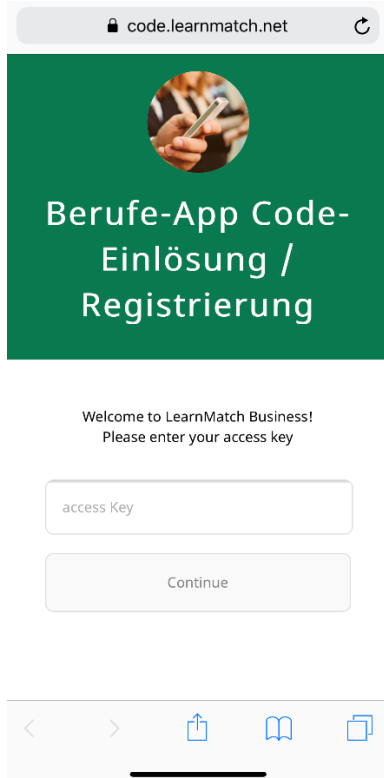

## PHASE6 BERUFE/LEARNMATCH BUSINESS INSTALLATION AND START

1. CHECK YOUR INTERNET CONNECTION.
2. OPEN **CODE.LEARNMATCH.NET** IN THE BROWSER ON YOUR MOBILE DEVICE AND ENTER YOUR CODE. CLICK ON CONTINUE.  
YOU GET THE CODE FROM YOUR EMPLOYER. THE CODE HAS 6 DIGITS AND IS MADE UP OF CAPITAL LETTERS.

3. ENTER YOUR E-MAIL ADDRESS, NAME AND PASSWORD AND SELECT MOTHER TONGUE. THEN CLICK ON 'ACCEPT & START' (ATTENTION: GERMAN CANNOT BE SELECTED AS MOTHER TONGUE):

Please register to access your content and start learning:

 English >

By registering you accept our [terms and conditions](#) . In our [privacy policy](#) you can read how your data will be processed.

4. CLICK ON THE LINK OR ON THE APP STORE ICON AND YOU WILL BE FORWARDED TO THE RESPECTIVE APP STORE (GOOGLE PLAY OR APPLE).