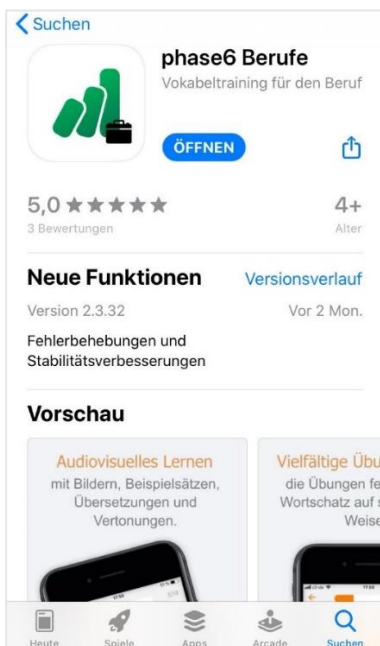

The screenshot shows a mobile browser interface. At the top, the address bar displays 'code.learnmatch.net'. Below it is a green banner with a circular image of hands holding a smartphone and the text 'Berufe-App Code-Einlösung / Registrierung'. Underneath the banner, there is a welcome message: 'Dobro došao/la u LearnMatch Business! Unesi svoj pristupni ključ'. This is followed by a text input field labeled 'Pristupni kod' and a button labeled 'Nastavi'. At the bottom of the screen, there is a navigation bar with icons for back, forward, share, bookmarks, and tabs.

3. UNESI SVOJU E-ADRESU, IME I LOZINKU, ODABERI MATERNJI JEZIK I NASTAVI DALJE (PAŽNJA. NEMAČKI NE MOŽE BITI ODABRAN KAO MATERNJI JEZIK)

code.learnmatch.net

Bundessinnung Bau

Please register to access your content and start learning:

Prihvati & pokreni

4. KLIKNI NA LINK ILI NA IKONU PRODAVNIČICE APLIKACIJA I BIĆEŠ PREUSMEREN/A NA PRODAVNICU APLIKACIJA (GOOGLE PLAY ILI APPLE).

5. PREUZMI APLIKACIJU I POKRENI JE NAKON INSTALACIJE NA SVOM PAMETNOM TELEFONU.

6. AKO NISI AUTOMATSKI PRIJAVLJEN/A U APLIKACIJI, UNESI SVOJU E-ADRESU I LOZINKU IZ KORAKA 3 I PRIJAVI SE.

A screenshot of the login screen in the 'phase6 Berufe' app. The screen has a white background with a green bar at the top containing a back arrow and the word 'Prijava'. Below this is the app's logo. There are two input fields: 'E-mail adresa' and 'Lozinka'. A link for 'Reset lozinke' is located below the password field. A large grey button labeled 'Prijava' is positioned below the input fields. At the bottom, there is a green button labeled 'Prijava tel. brojem' with a telephone icon and the text '...ili putem drugih kanala.' above it.