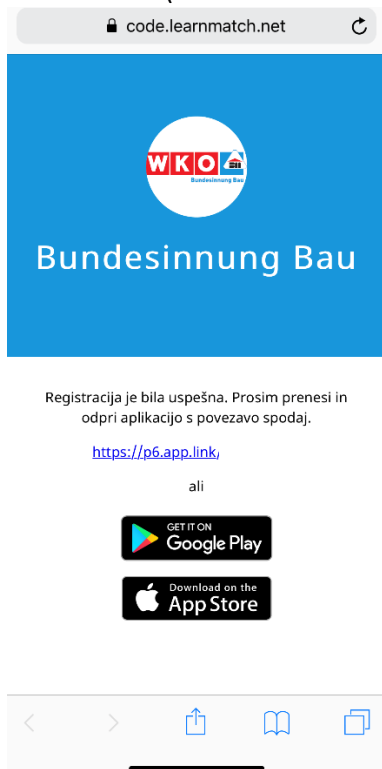

3. VNESITE IME, ELEKTRONSKI NASLOV IN GESLO TER IZBERITE MATERNI JEZIK. POTEM KLIKNITE NA "SPREJMI IN ZAČNI".

The screenshot shows the registration page for 'Bundesinnung Bau' on the website 'code.learnmatch.net'. The page has a blue header with the logo and title. Below the header, there is a registration form with the following fields: 'Elektronski naslov', 'Ime igralca', 'Geslo', and 'Password confirmation'. There is also a language selection dropdown menu currently set to 'Slovenščina'. A 'Sprejmi in začni' button is located at the bottom of the form. The page also includes a navigation bar at the bottom with back, forward, and share icons.

4. KLIKNITE NA POVEZAVO ALI NA ZNAK ZA APP STORE IN PREUSMERJENI BOSTE NA PRAVILNO PLATFORMO (GOOGLE PLAY ALI APPLE).