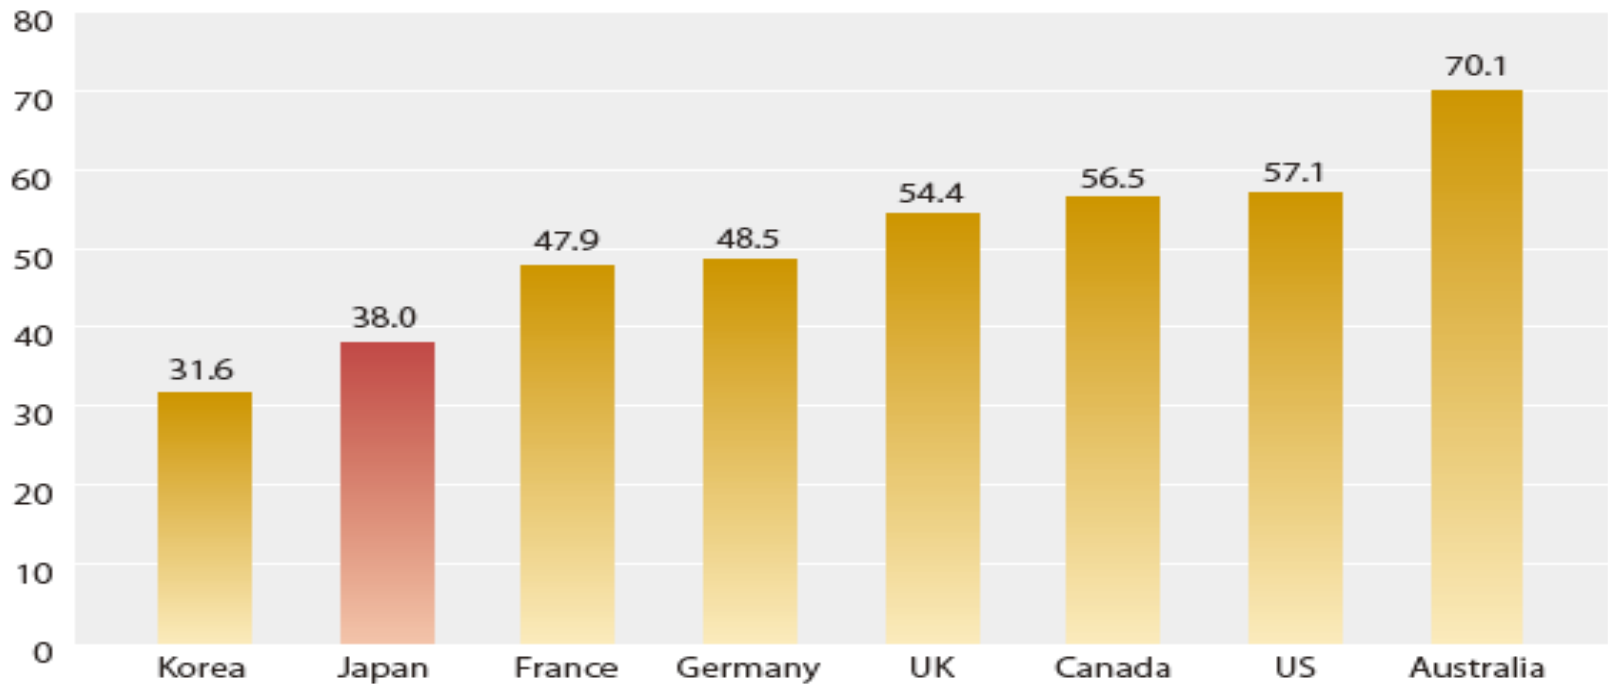

Typical lunch

Wiener Schnitzel mit
Petersilerdäpfeln

€12

Lunchset: Hamburger,
Krautsalat, Reis und Tee

€5 !!

Office Rent (Monthly) (per sq.m)

Comparison of Annual Salary (2014)

(Thousand US\$)