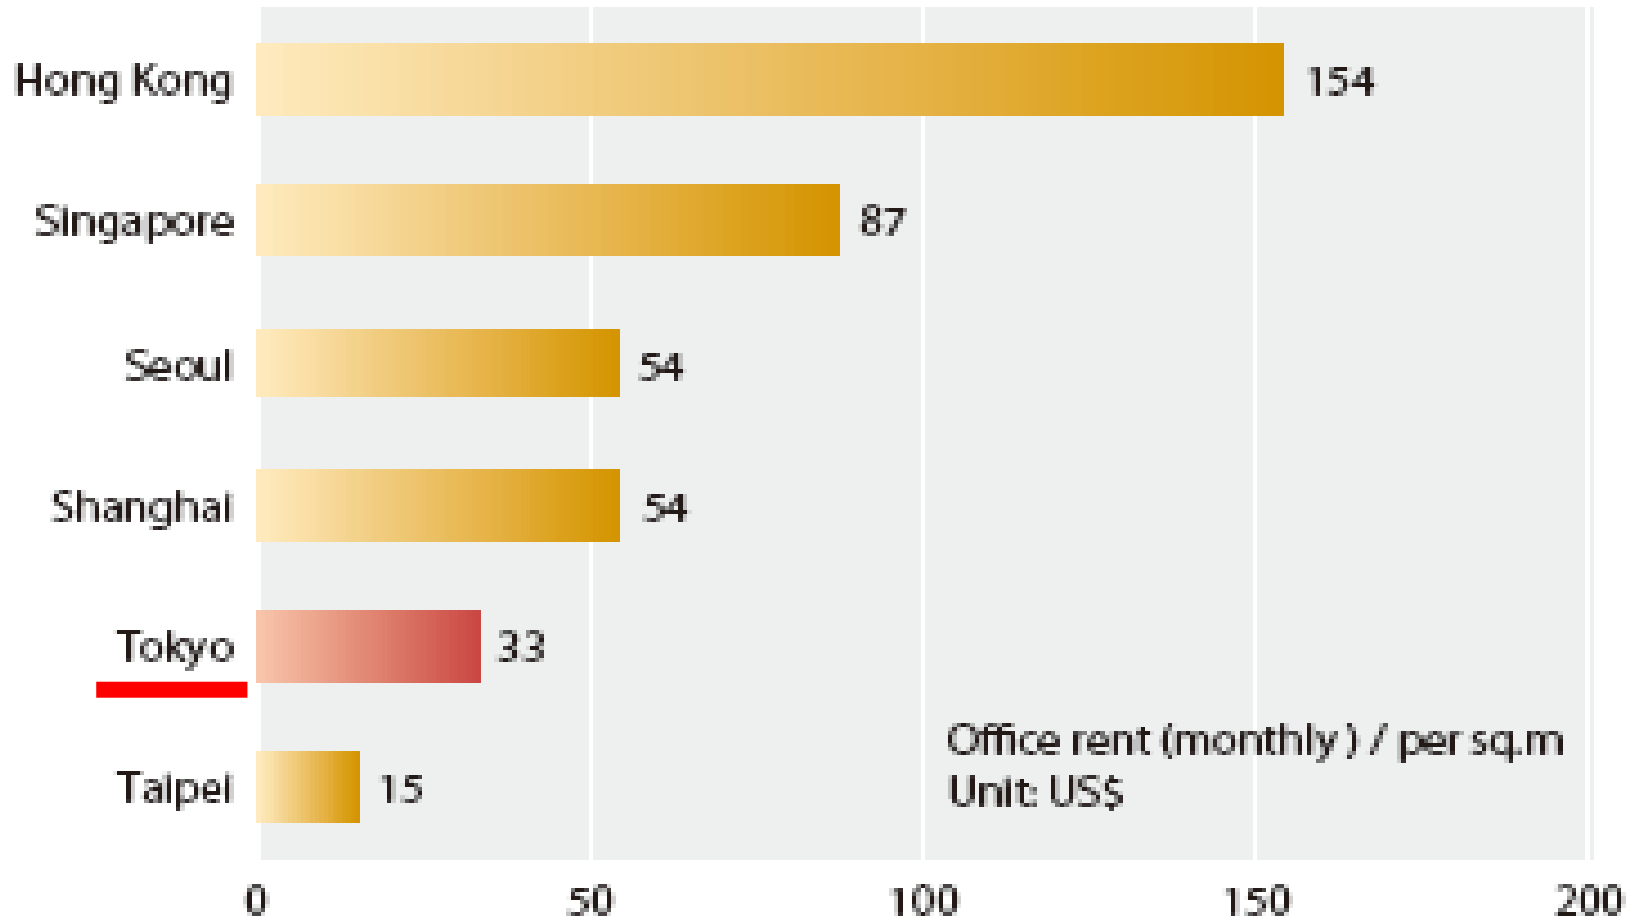

Typical lunch

Wiener Schnitzel mit
Petersilerdäpfeln

€12

Lunchset: Hamburger,
Krautsalat, Reis und Tee

€5 !!

Office Rent (Monthly) (per sq.m)

Comparison of Annual Salary (2014)

(Thousand US\$)